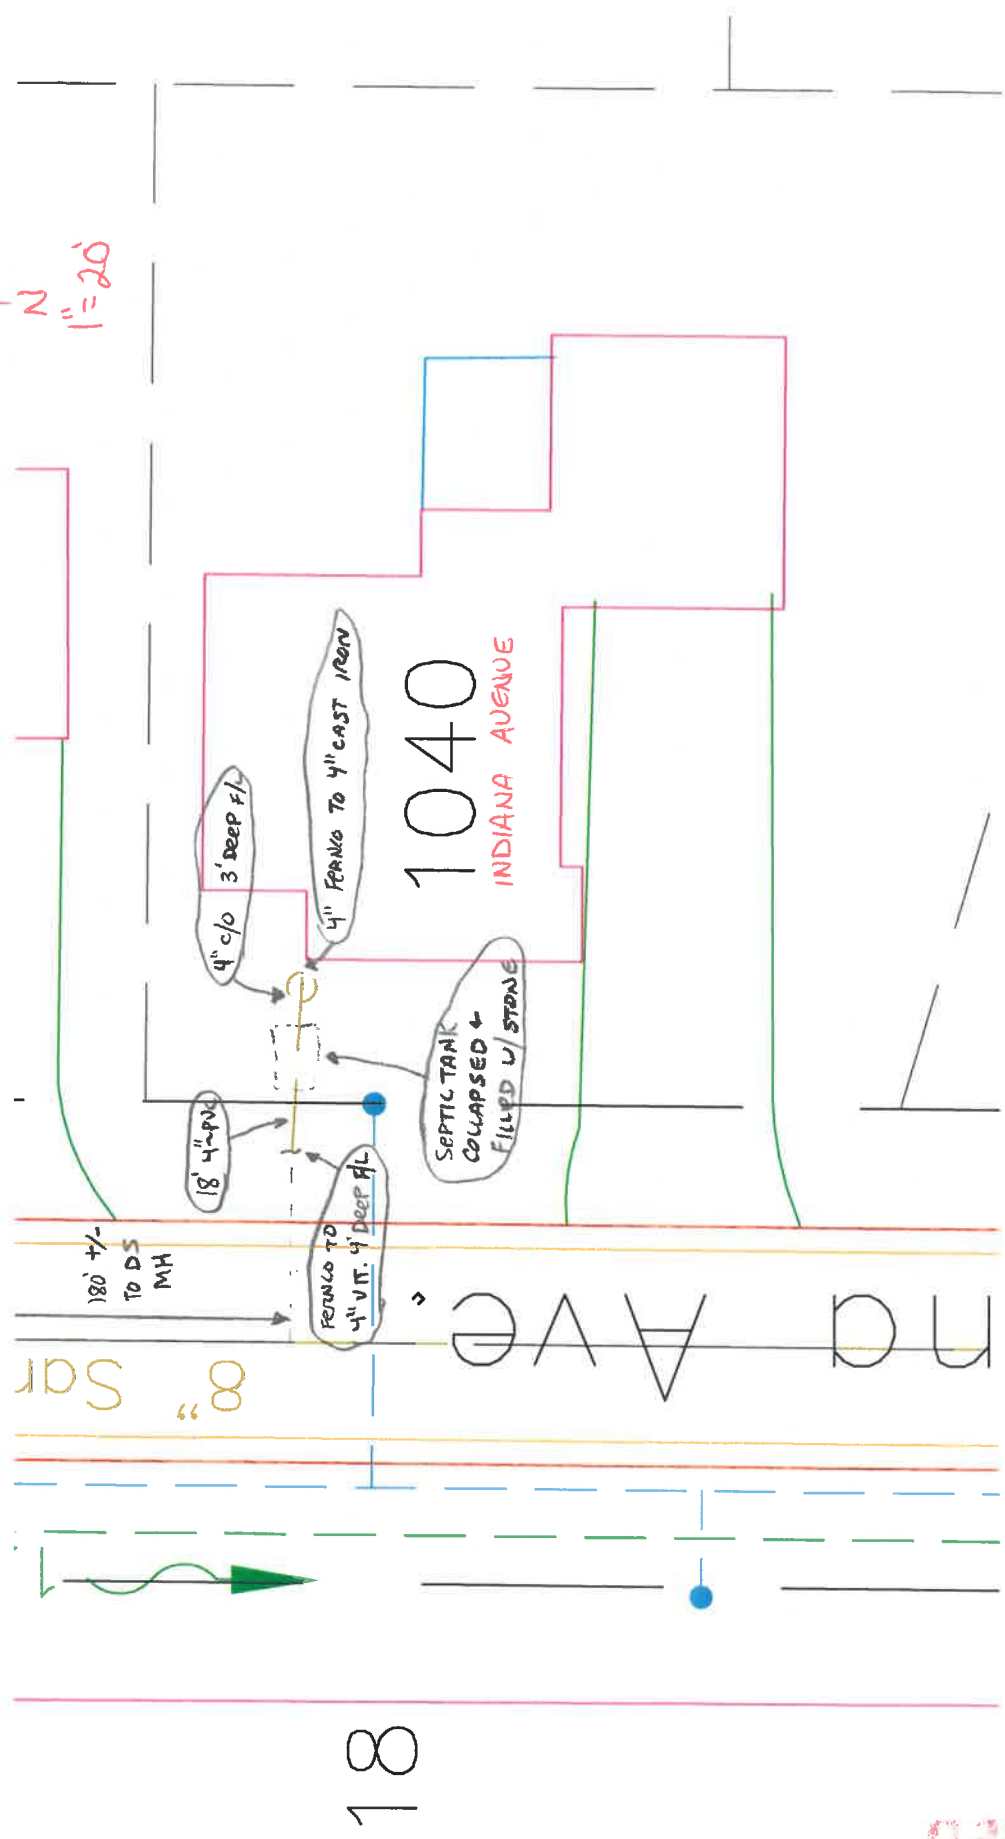

5-2-14

INSTALLED BY: TRESSLER PLUMBING  
INSPECTED BY: MAREY CROSSLAND

18

SCANNED